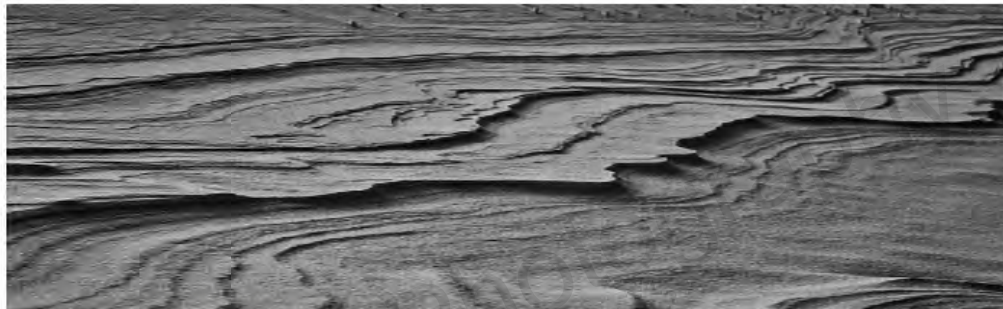

WINTER DESERT