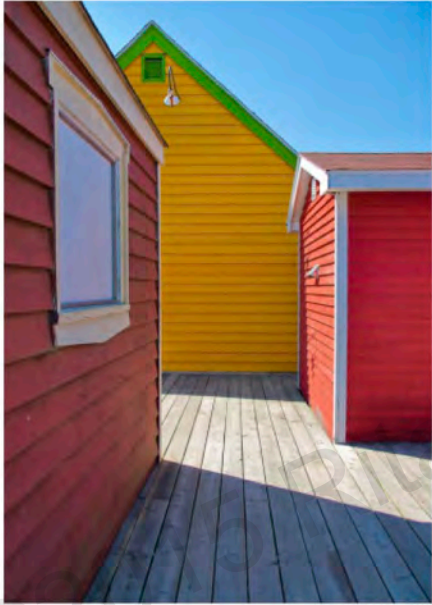

SPINNING

SUMMER BLUSH

©2015

Wong Photography

GOLDEN THREADS

REALITY WARP

OCEAN VIEW

SUBLIMINAL MESSAGES

ETHEREAL GATHERING

WITCH OF AUTUMN MAPLE

©2015 Rita Wong Photo

ESCAPE BY MOONLIGHT

YELLOW BRICK ROAD

TOGETHER AT SUNSET

©2015 River

BEACH HOUSES