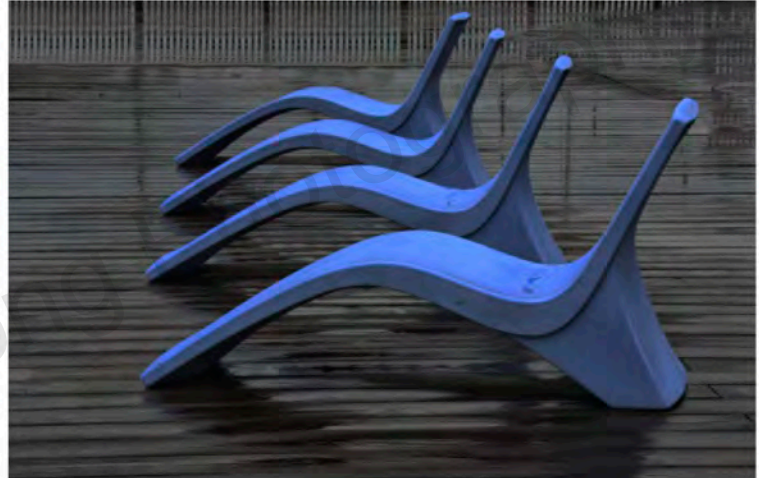

SPINNING

SUMMER BLUSH

©2015

Wong Photography

GOLDEN THREADS

REALITY WARP

OCEAN VIEW

SUBLIMINAL MESSAGES

ETHEREAL GATHERING

WITCH OF AUTUMN MAPLE

©2015 Rita Wong Photo

ESCAPE BY MOONLIGHT

YELLOW BRICK ROAD

TOGETHER AT SUNSET

©2015 River

BEACH HOUSES